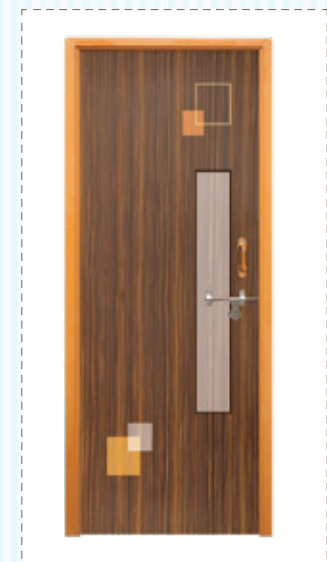

Smart-04  
7'x2.5'

**WOODY SHUTTER**

Stipe  
81"x27", 81"x33"

Koroi  
81"x27", 81"x33"

**KOMANDO DOOR**

Trigon-7'x2.5', 7'x3', 7'x3.5'

Brown Wood-7'x2.5',  
7'x3', 7'x3.25', 7'x3.5'

**DIAMOND DOOR**

King  
7'x2.5'

Wind  
7'x2.5'

Supreme  
7'x2.5', 7'x3'

Cooper-7'x2.5'

বিশেষ দ্রষ্টব্য: প্রদর্শিত ছবির কালার ২০-২৫% পর্যন্ত কম বেগি হতে পারে।

PREMIUM DOOR

Hulk-7'x2.5', 7'x3', 7'x3.5'

Ring  
7'x2.5'