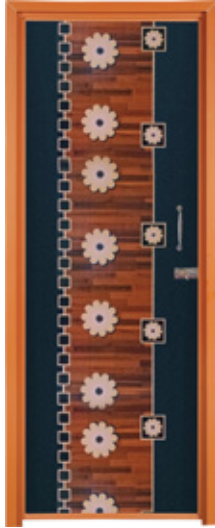

King  
7'x2.5'

Wind  
7'x2.5'

Supreme  
7'x2.5', 7'x3'

Cooper-7'x2.5'

বিশেষ দ্রষ্টব্য: প্রদর্শিত ছবির কালার ২০-২৫% পর্যন্ত কম বেগি হতে পারে।

PREMIUM DOOR

Hulk-7'x2.5', 7'x3', 7'x3.5'

Ring  
7'x2.5'

**Nigella**  
7'x2.5', 6.5'x2.5', 6'x2.5'

**Dice**  
7'x2.5', 6.5'x2.5', 6'x2.5'

**Circle**-7'x2.5', 6.5'x2.5', 6'x2.5'

**Ivory**  
7'x2.5', 6.5'x2.5', 6'x2.5'

**Supernova**  
7'x2.5', 6.5'x2.5', 6'x2.5'

**Elite**  
7'x2.5', 6.5'x2.5', 6'x2.5'