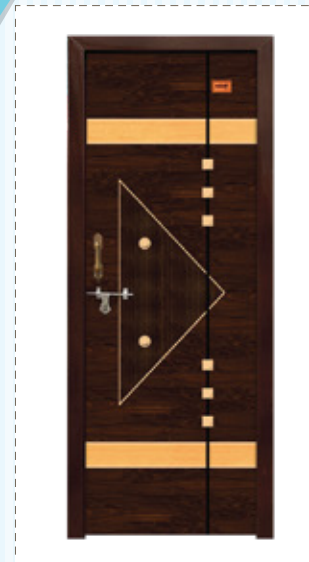

Smart-04  
7'x2.5'

**WOODY SHUTTER**

Stipe  
81"x27", 81"x33"

Koroi  
81"x27", 81"x33"

**KOMANDO DOOR**

Trigon-7'x2.5', 7'x3', 7'x3.5'

Brown Wood-7'x2.5',  
7'x3', 7'x3.25', 7'x3.5'

**DIAMOND DOOR**

King  
7'x2.5'

Wind  
7'x2.5'

Supreme  
7'x2.5', 7'x3'

Cooper-7'x2.5'

বিশেষ দ্রষ্টব্য: প্রদর্শিত ছবির কালার ২০-২৫% পর্যন্ত কম বেগি হতে পারে।

PREMIUM DOOR

Hulk-7'x2.5', 7'x3', 7'x3.5'

Ring  
7'x2.5'